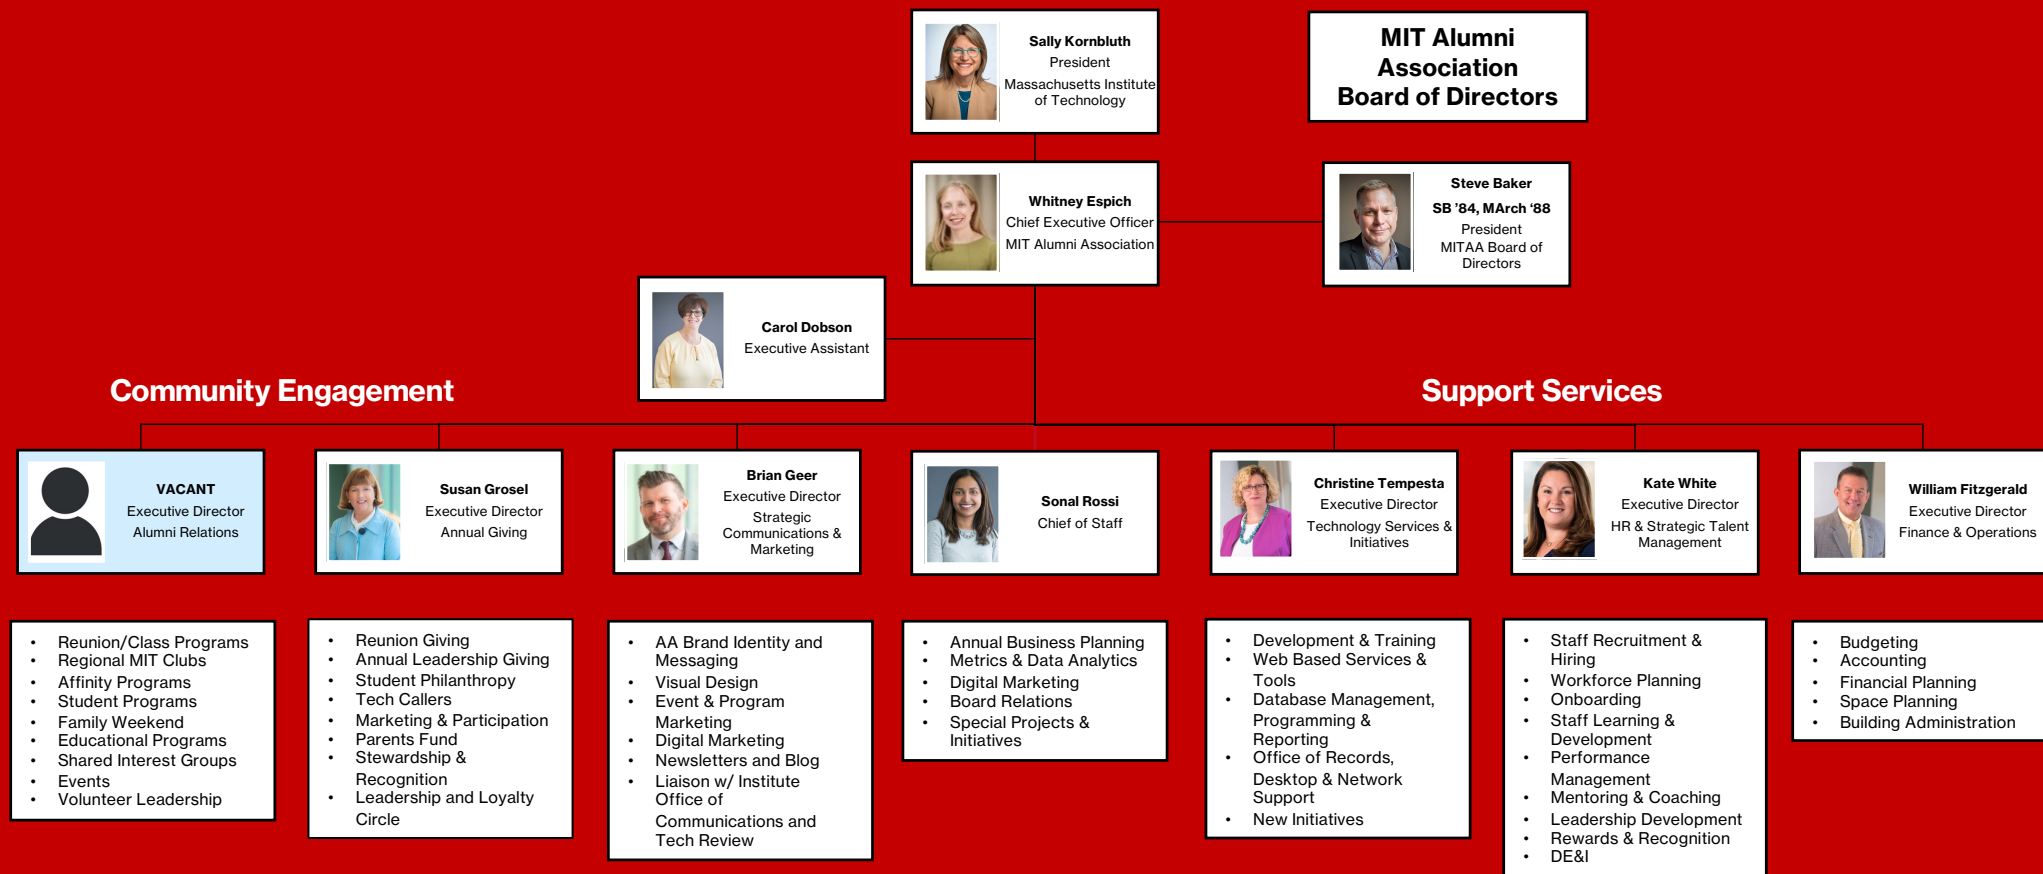

Organizational Chart

MITALUMNI

May 2023

Last Updated 5/4/2023

Alumni Association

Top Level

Organizational Chart

Chief of Staff

Updated 5/4/2023

Alumni Relations

Updated 5/4/2023

Annual Giving

Strategic Communications & Marketing

Technology Services & Initiatives

As-needed temps: Lily Pan, Sharon Xu

HR & Strategic Talent Management