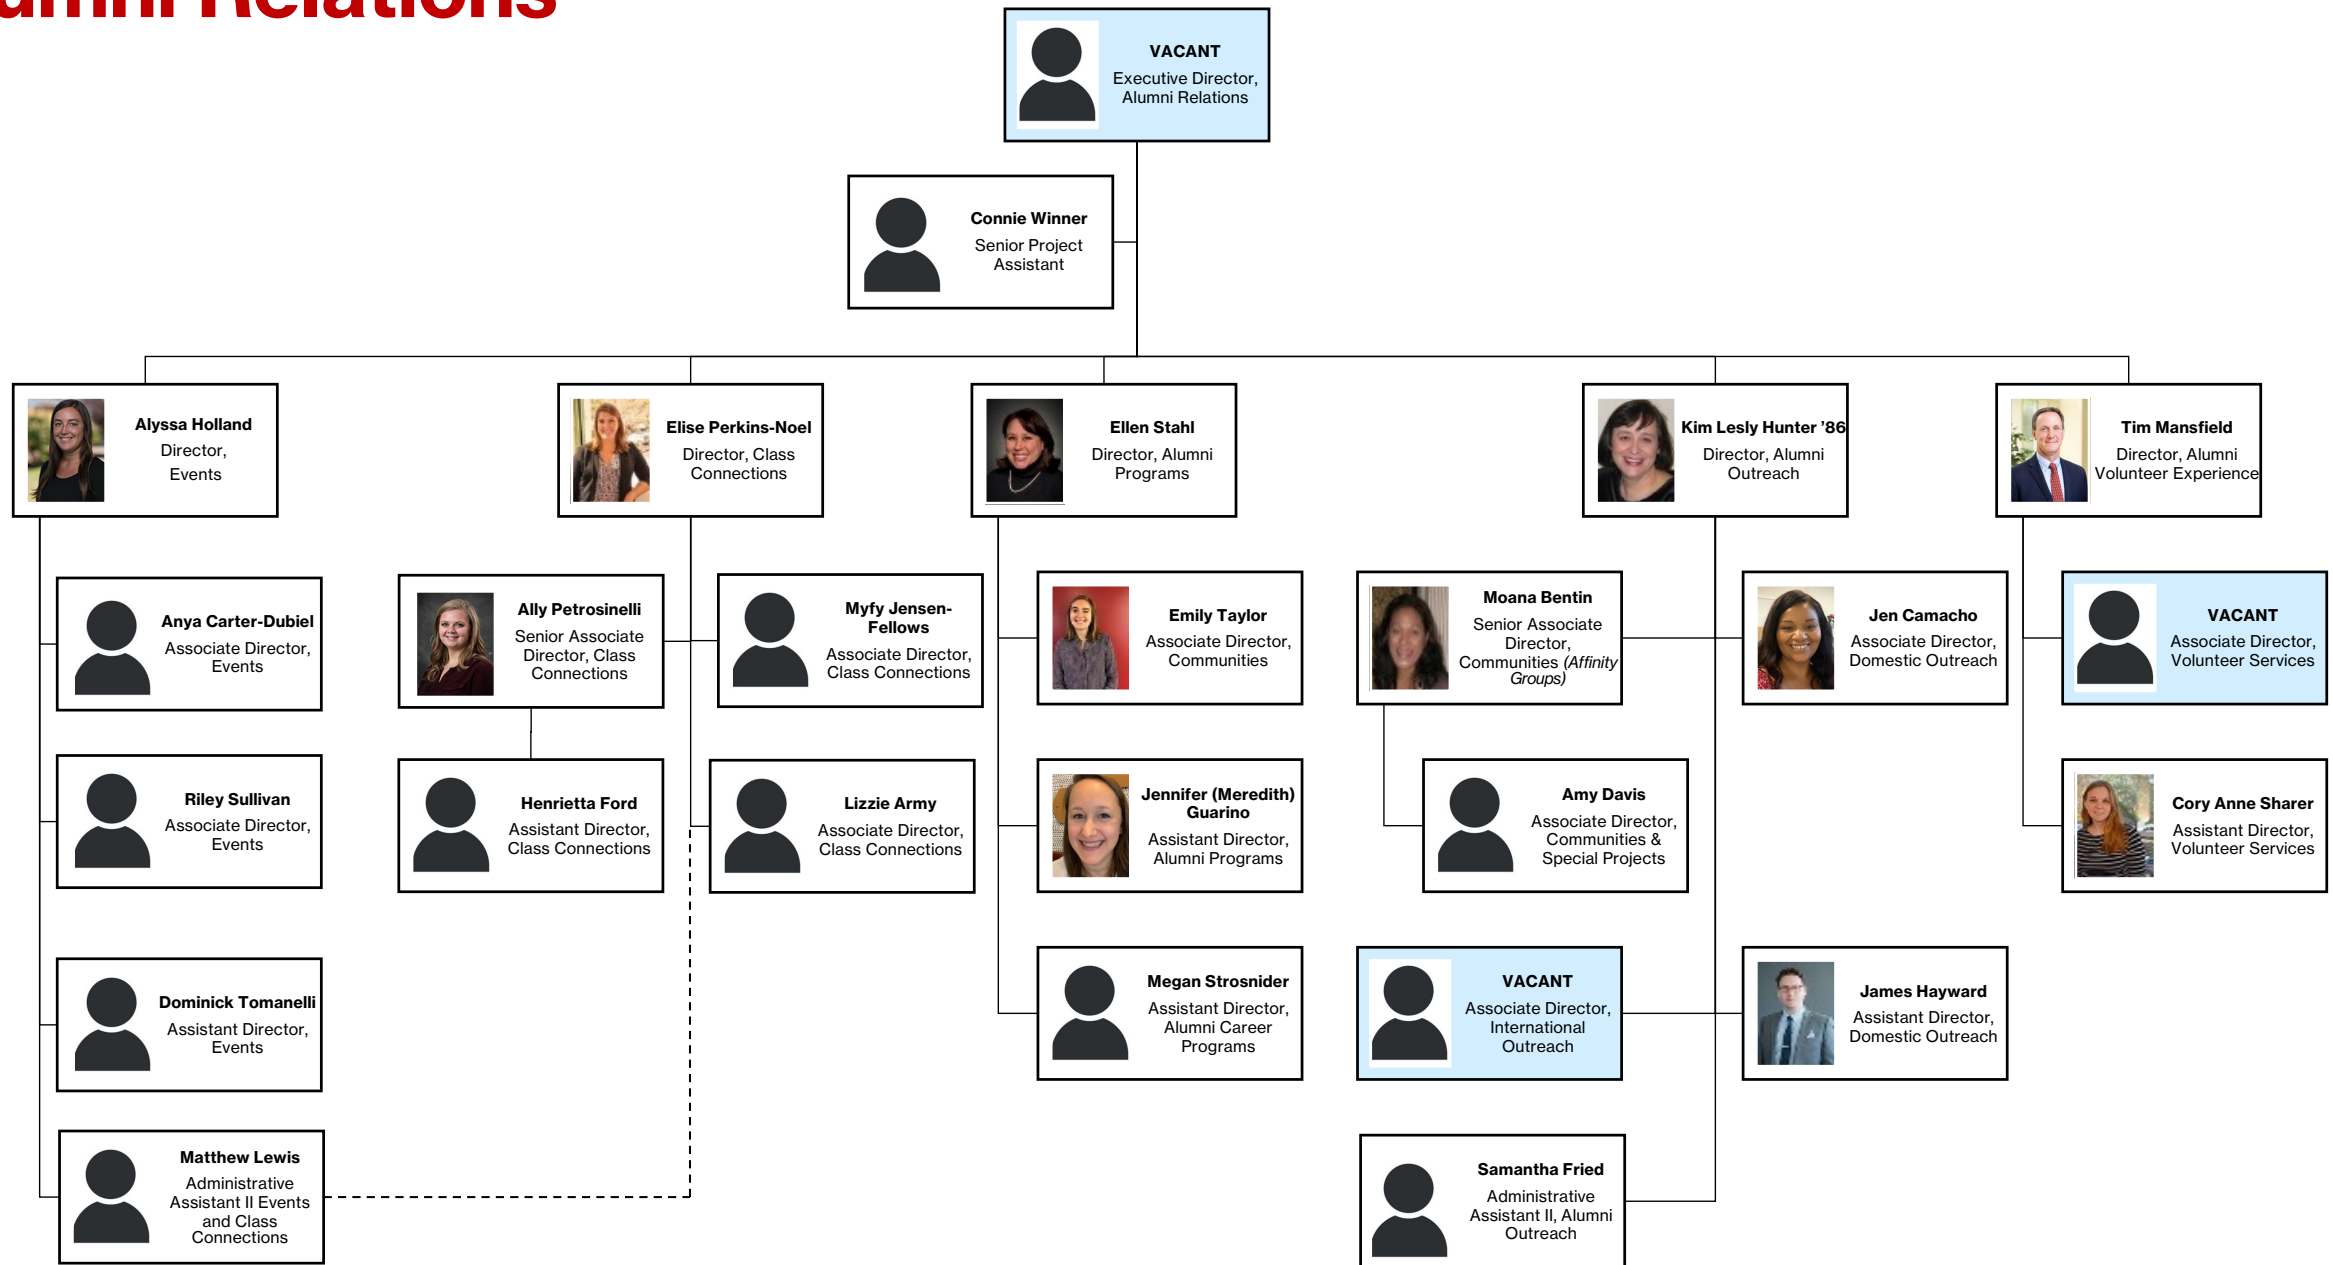

Organizational Chart

MITALUMNI

May 2023

Last Updated 5/4/2023

Alumni Association

Top Level

Organizational Chart

Chief of Staff

Updated 5/4/2023

Alumni Relations

Updated 5/4/2023

Annual Giving

Strategic Communications & Marketing

Technology Services & Initiatives

As-needed temps: Lily Pan, Sharon Xu

HR & Strategic Talent Management