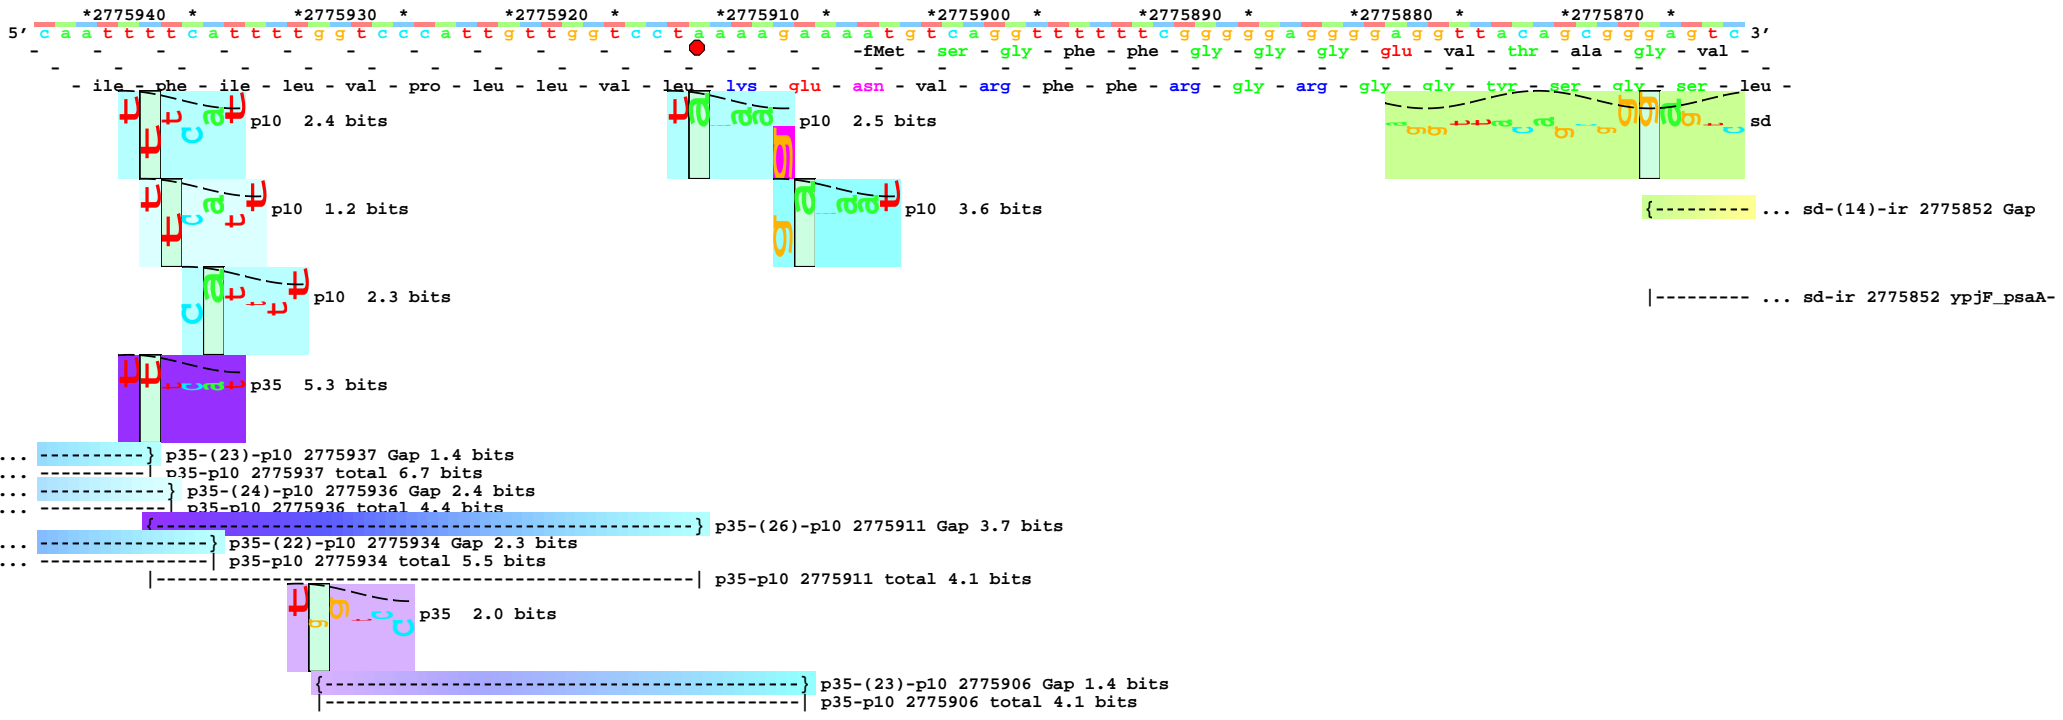

piece 1, NC_000913, ypfF_psaA-, config: linear, direction: -, begin: 2776023, end: 2775785

```
... -----} sd-(14)-ir 2775852 Gap 4.9 bits  
... -----| sd-ir 2775852 ypjF_psaA- total 6.8 bits
```

... orf