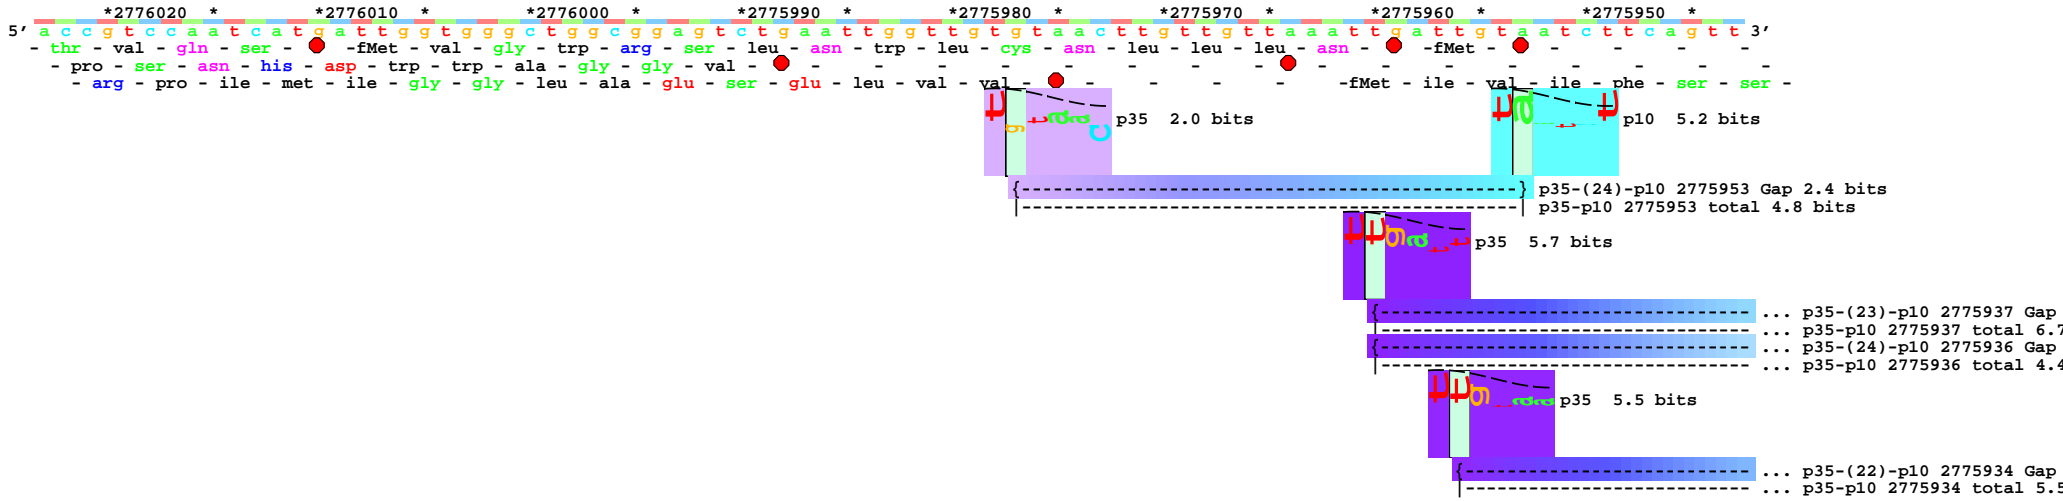

piece 1, NC_000913, ypfF_psaA-, config: linear, direction: -, begin: 2776023, end: 2775785

```
... -----} sd-(14)-ir 2775852 Gap 4.9 bits  
... -----| sd-ir 2775852 ypjF_psaA- total 6.8 bits
```

... orf