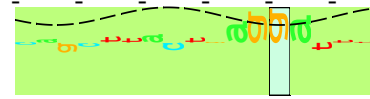

piece 1, NC_000913, yiaY_selB+, config: linear, direction: +, begin: 3755821, end: 3756059

sd-(17)-ir 3755912 Gap

p35-(24)-p10 3755912 Gap
p35-p10 3755912 total 4.6

p35-(23)-p10 3755921 Gap
p35-p10 3755921 total 10.