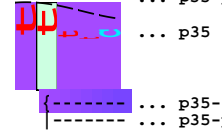

piece 1, NC_000913, yiaY_selB+, config: linear, direction: +, begin: 3755821, end: 3756059

sd-(17)-ir 3755912 Gap

p35-(24)-p10 3755912 Gap
p35-p10 3755912 total 4.6

p35-(23)-p10 3755921 Gap
p35-p10 3755921 total 10.