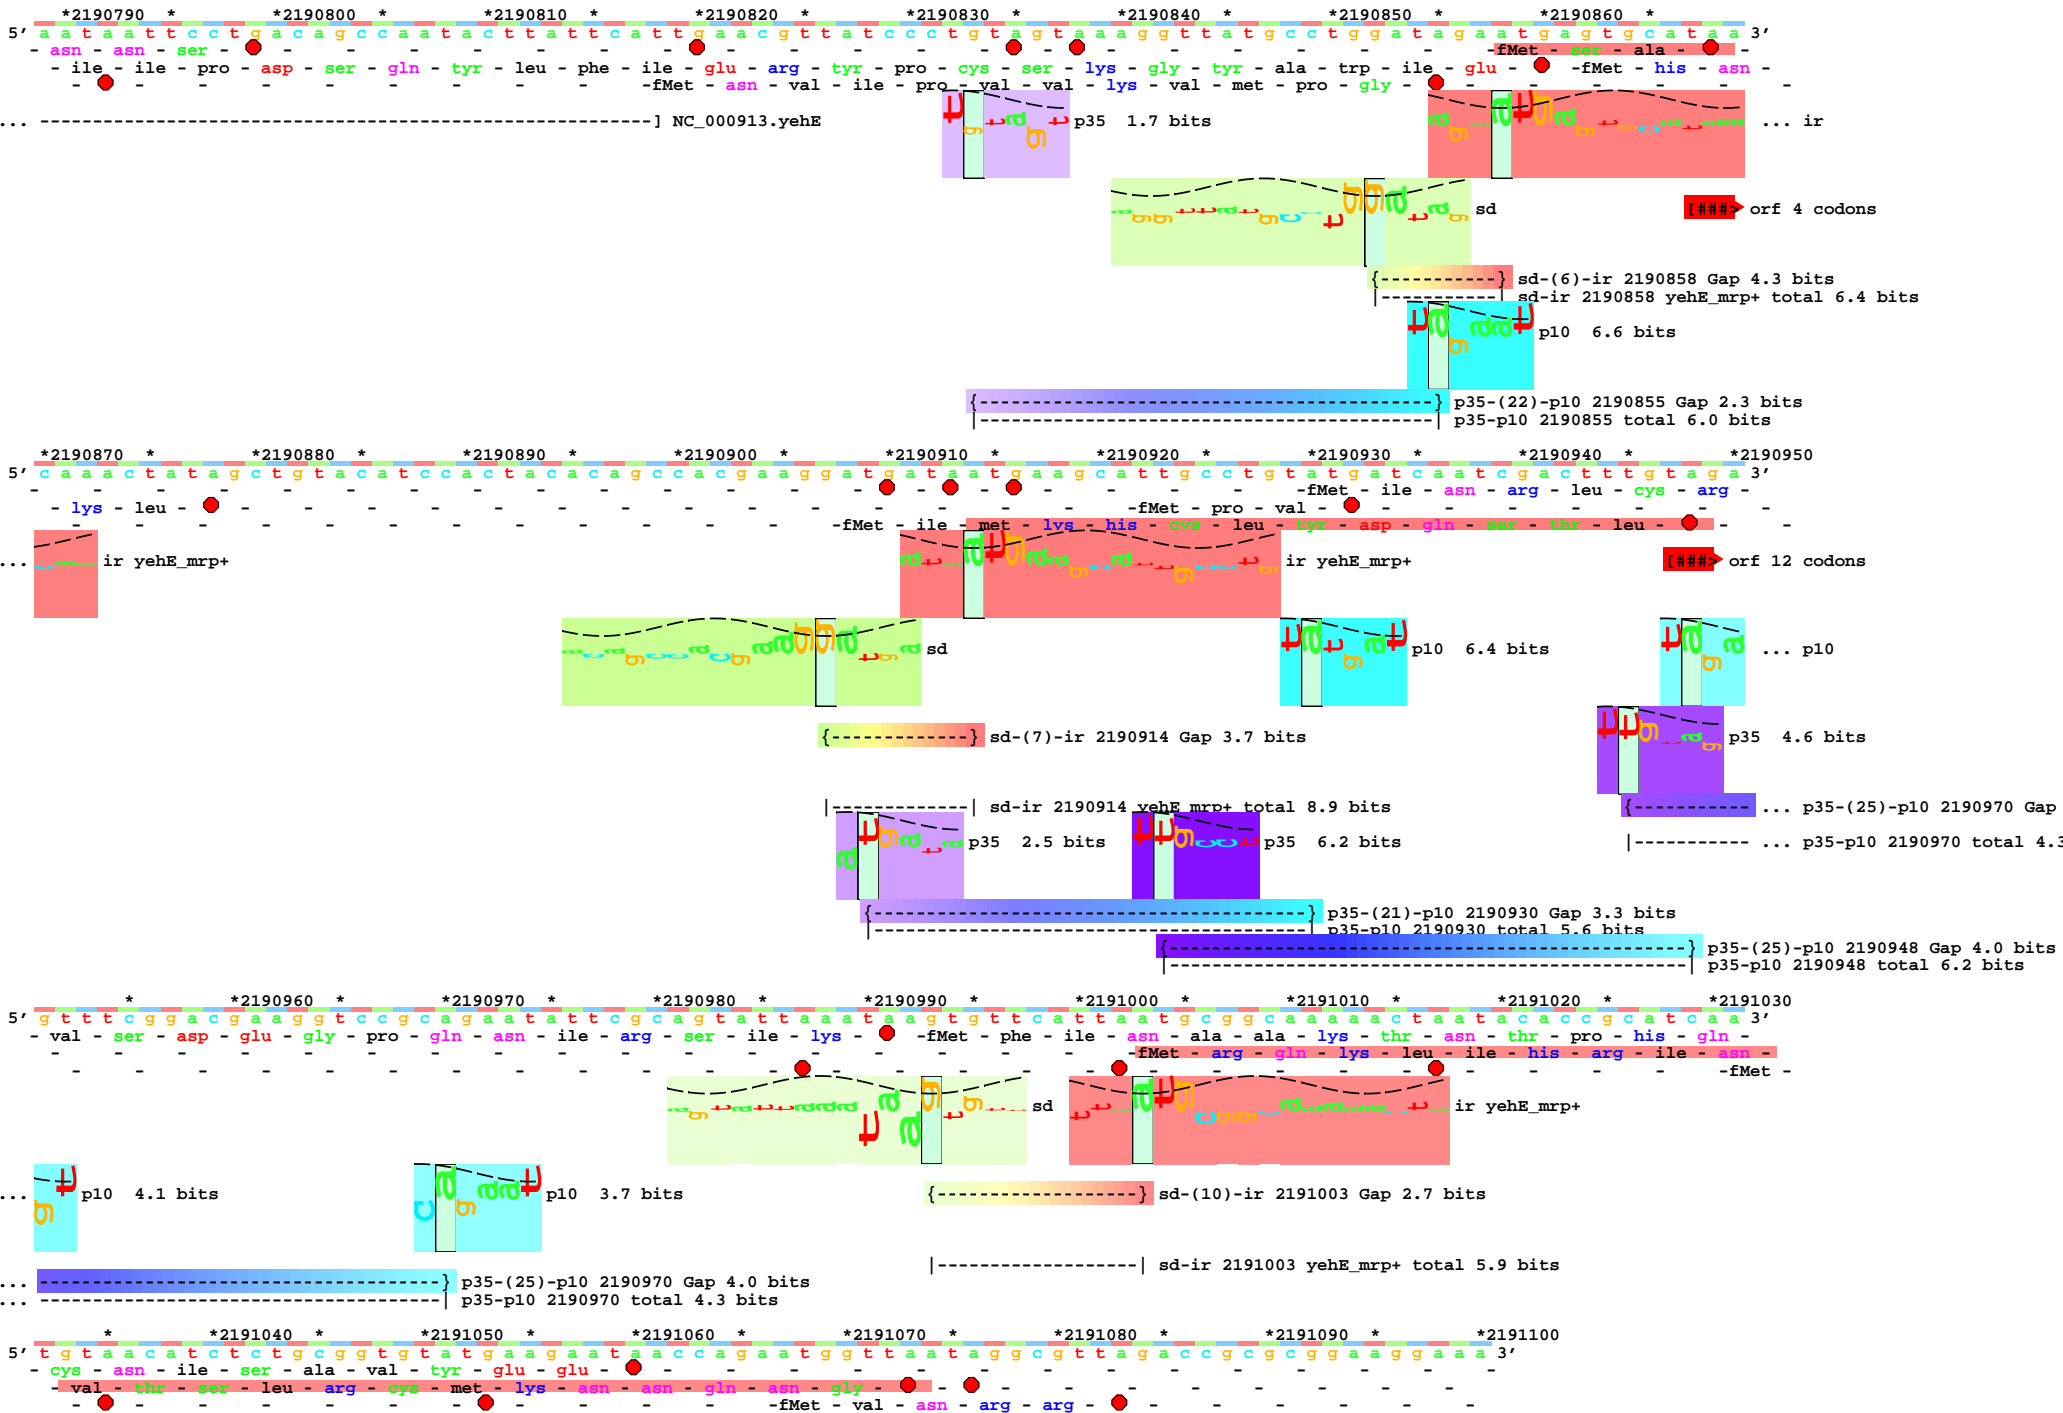

piece 1, NC_000913, yehE_mrp+, config: linear, direction: +, begin: 2190789, end: 2191100

[###>orf 24 codons <----- NC_000913.mrp