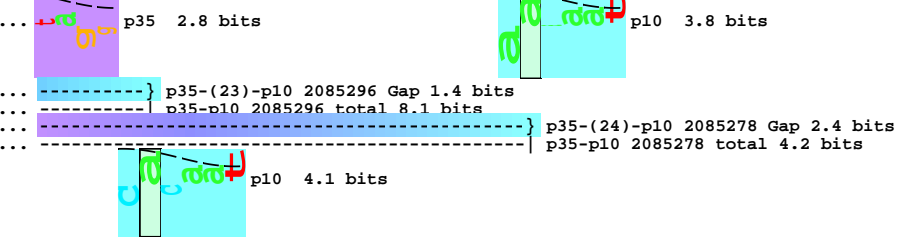

5' t a g g c a c a a t g c g c c g c t g t c a a a a a a t g a c t a a a a a c c g a c g t t t c a t c a g c g t c g g t t a t t t t t t g c t t c a a a c c a a t c 3'

- gly - thr - met - arg - arg - cys - gln - lys - met - thr - lys - asn - arg - arg - phe - ile - ser - val - gly - tyr - phe - leu - leu - gln - thr - asn - his -