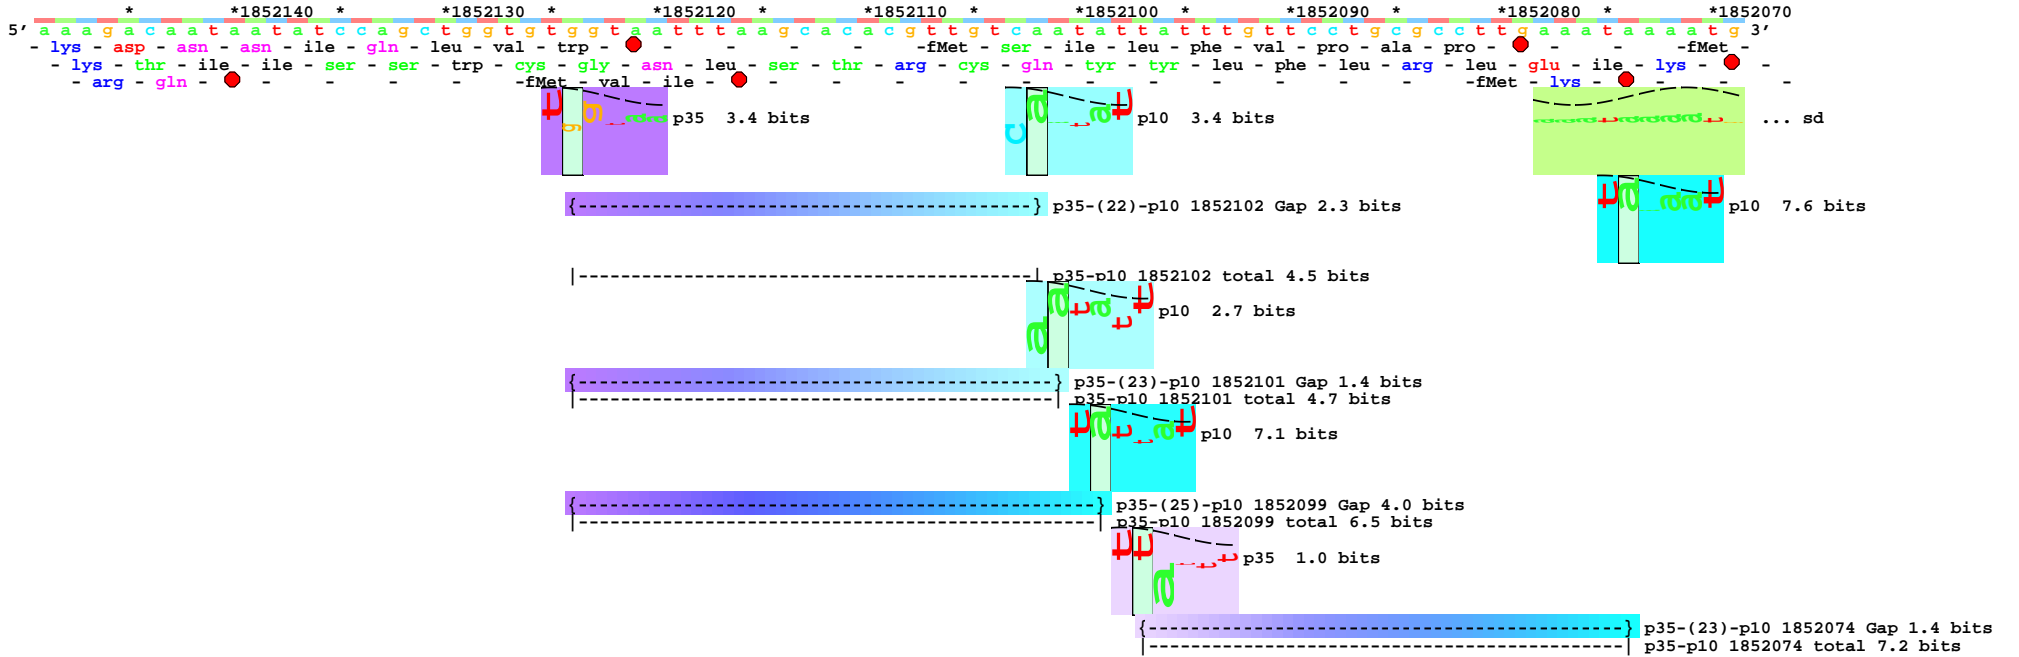

piece 1, NC_000913, ydjE_ydjF-, config: linear, direction: -, begin: 1852149, end: 1851984

5' aaat 3'
 - lys -
 ... NC_000913.ydjE