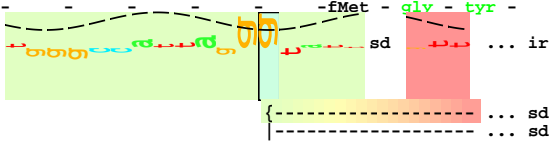

piece 1, NC_000913, ydeH_ydeI-, config: linear, direction: -, begin: 1622158, end: 1621855

5' ^{*}gtcgttcgggtcactcatttggcagaaataaaaataaattagcctgctgagcctgaaactactgggcccatttaggggtattgggtt3'
 - val - val - arg - val - thr - his - leu - gln - lys - ● - fMet - ala - ● - fMet - gly - tyr -
 - ser - phe - gly - ser - leu - ile - cys - arg - asn - lys - asn - lys - leu - ala - ● - fMet - gly - tyr -
 - arg - ser - gly - his - ser - phe - ala - glu - ile - lys - ile - asn - ●