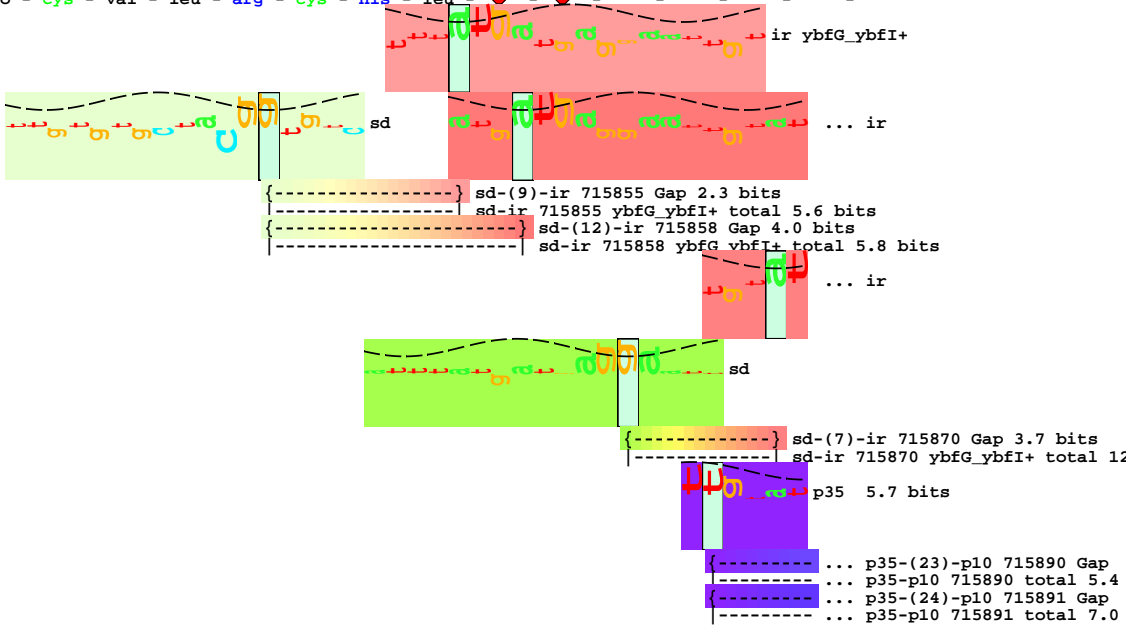

piece 1, NC_000913, ybfG_ybfi+, config: linear, direction: +, begin: 715791, end: 715963

5' ^{*} agtatttactaactgatttcatttcacgcacatcgctac ^{*} ttgctccttgtgtgctacgggtgtcatttatgatgaggaaattgtat ^{*} 3'

- ser - ile - tyr - ^{*} - - - - - -fMet - leu - leu - val - cys - tyr - gly - val - ile - tyr - asp - glu - glu - leu - tyr -

- val - phe - thr - asn - ^{*} - - - - - -fMet - cys - ala - thr - val - ser - phe - met - met - arg - ^{*} - ^{*} - cys - met -

- tyr - leu - leu - thr - asp - ser - phe - his - ala - ser - leu - leu - ala - pro - cys - val - leu - arg - cys - his - leu -

5' ^{*} ggaaacatttttttaaatatttaagttcctttatattttgaaataaaaaaatgacttttatccatacattgcccactttttttccaaagcat ^{*} 3'

- gly - thr - phe - phe - lys - tyr - ^{*} - - - - - -fMet - thr - leu - ser - ile - his - cys - his - phe - phe - ser - lys - his -