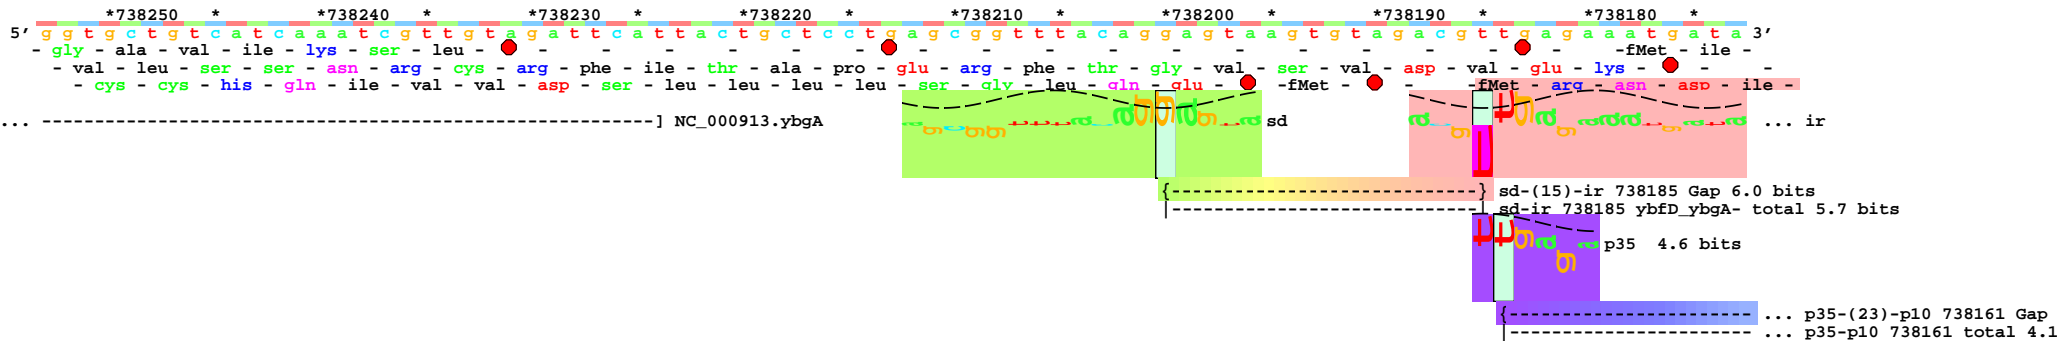

piece 1, NC_000913, ybfD_ybgA-, config: linear, direction: -, begin: 738253, end: 738057

... p35-(23)-p10 738161 Gap 1.4 bits
... p35-p10 738161 total 4.1 bits