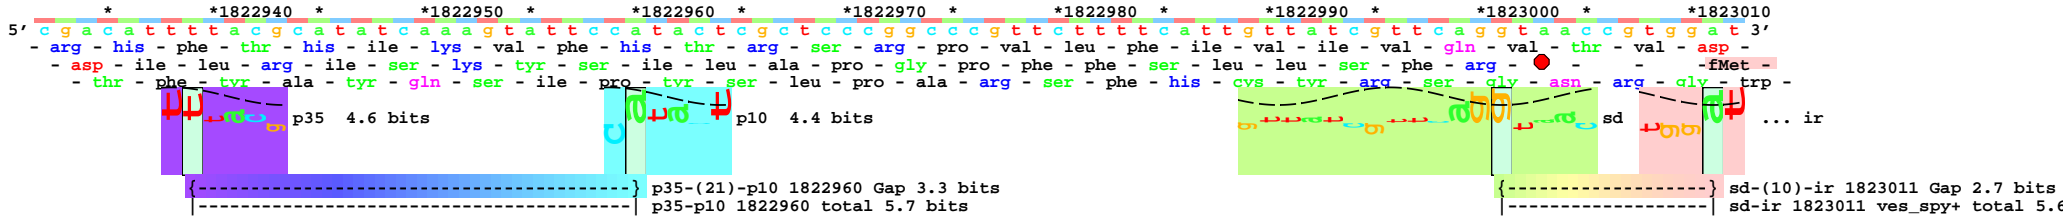

piece 1, NC\_000913, ves\_spy+, config: linear, direction: +, begin: 1822932, end: 1823183

<sup>\*</sup>1823180  
 5' ttgcaaggca3'  
 -fMet - gln - ala -  
 - cys - arg -

... ----- ... NC\_000913.spy