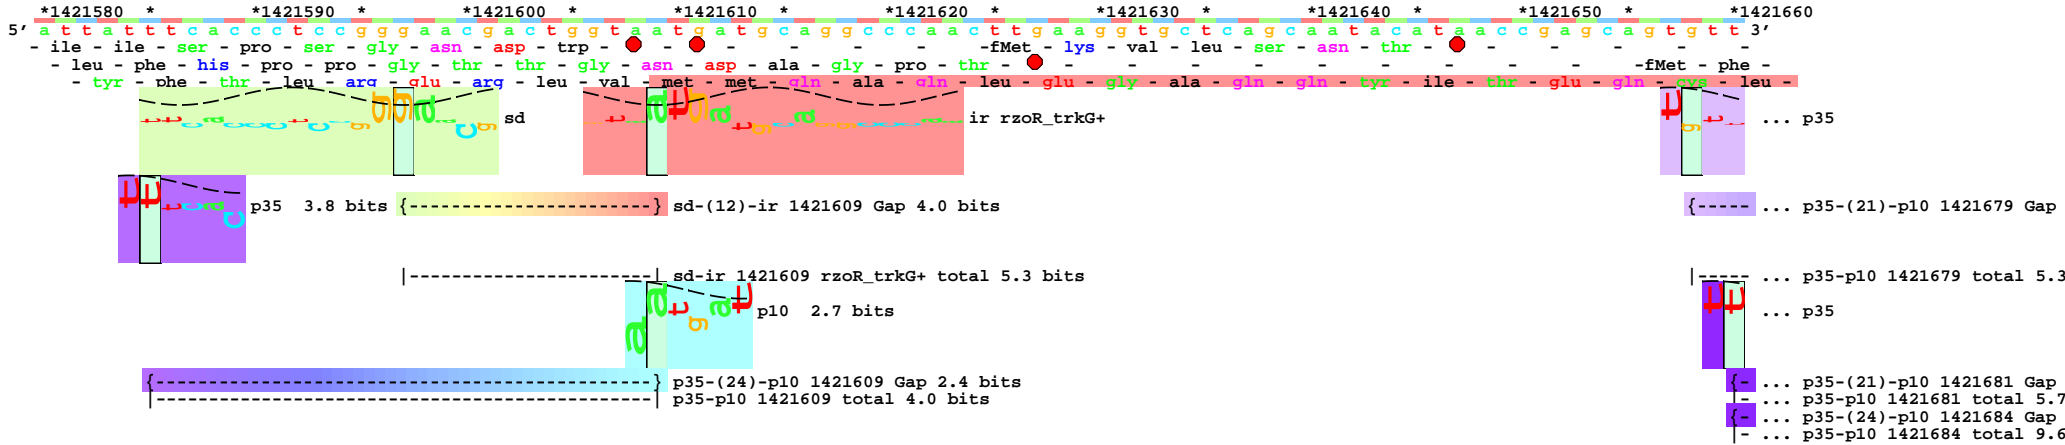

piece 1, NC_000913, rzoR_trkG+, config: linear, direction: +, begin: 1421580, end: 1421825

5' a a g 3'
 - lys -
 -

... ----- ... NC_000913.trkG