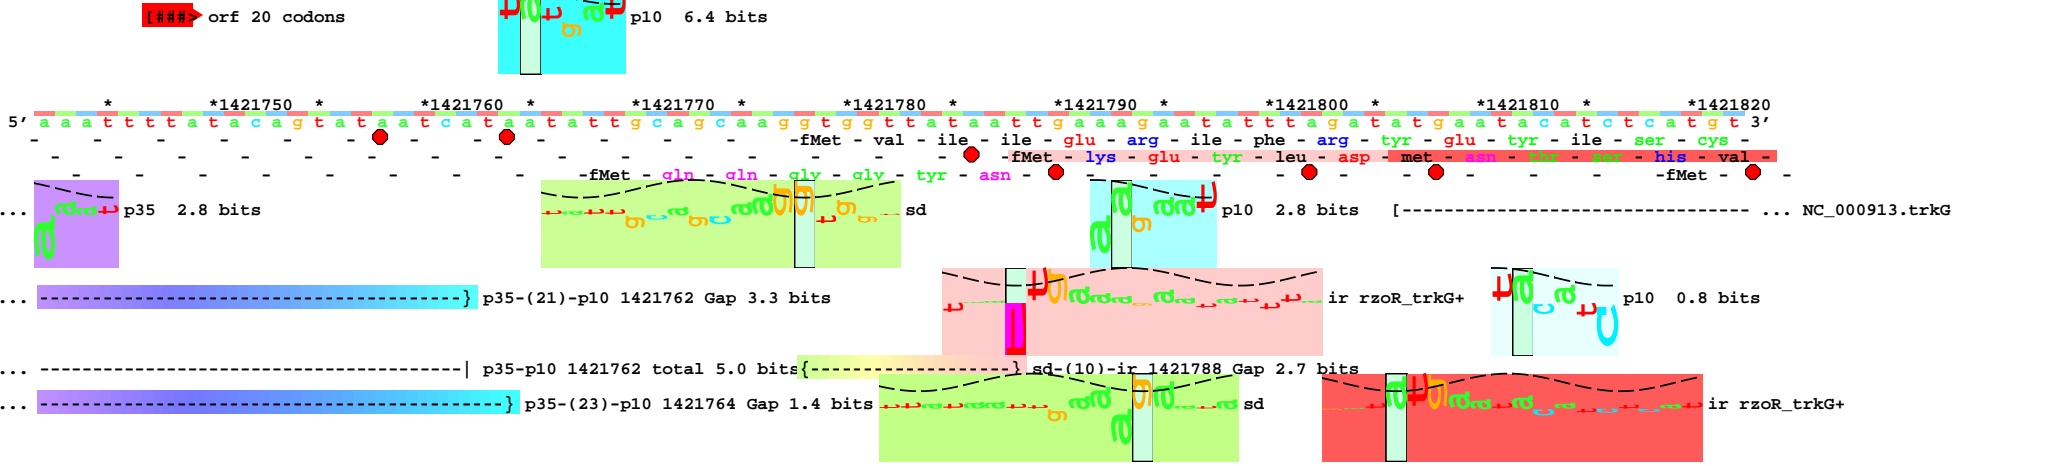

piece 1, NC_000913, rzoR_trkG+, config: linear, direction: +, begin: 1421580, end: 1421825

5' a a g 3'
 - lys -
 -

... ----- ... NC_000913.trkG