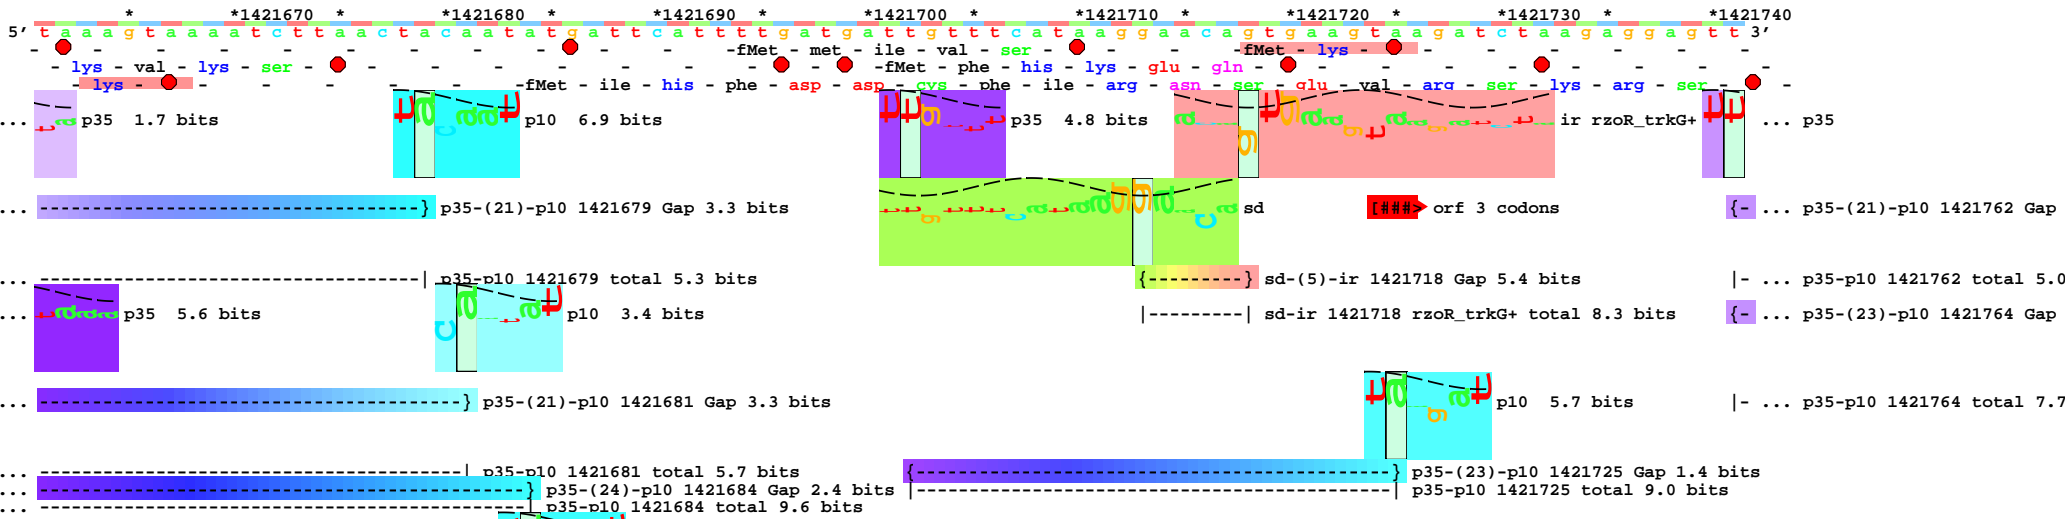

piece 1, NC_000913, rzoR_trkG+, config: linear, direction: +, begin: 1421580, end: 1421825

5' a a g 3'
 - lys -
 -

... ----- ... NC_000913.trkG