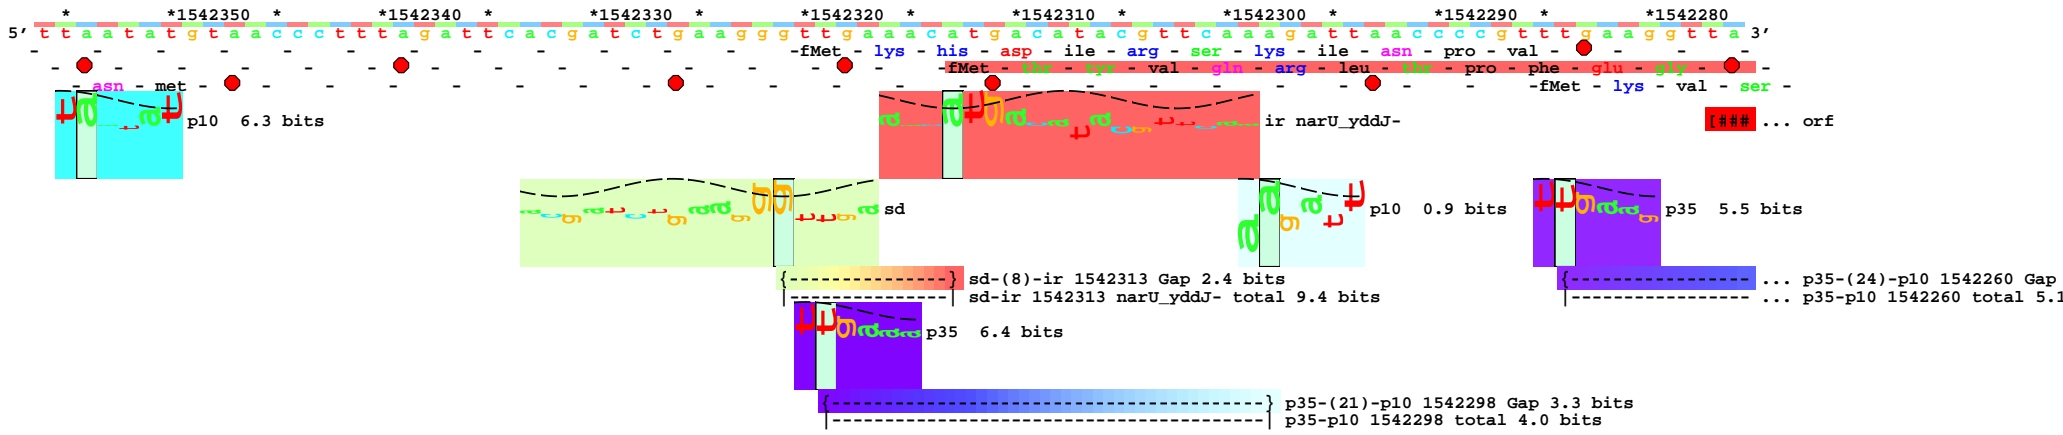

piece 1, NC_000913, narU_yddJ-, config: linear, direction: -, begin: 1542437, end: 1542065

... p35-(21)-p10 1542354 Gap 3.3 bits
... p35-p10 1542354 total 6.5 bits