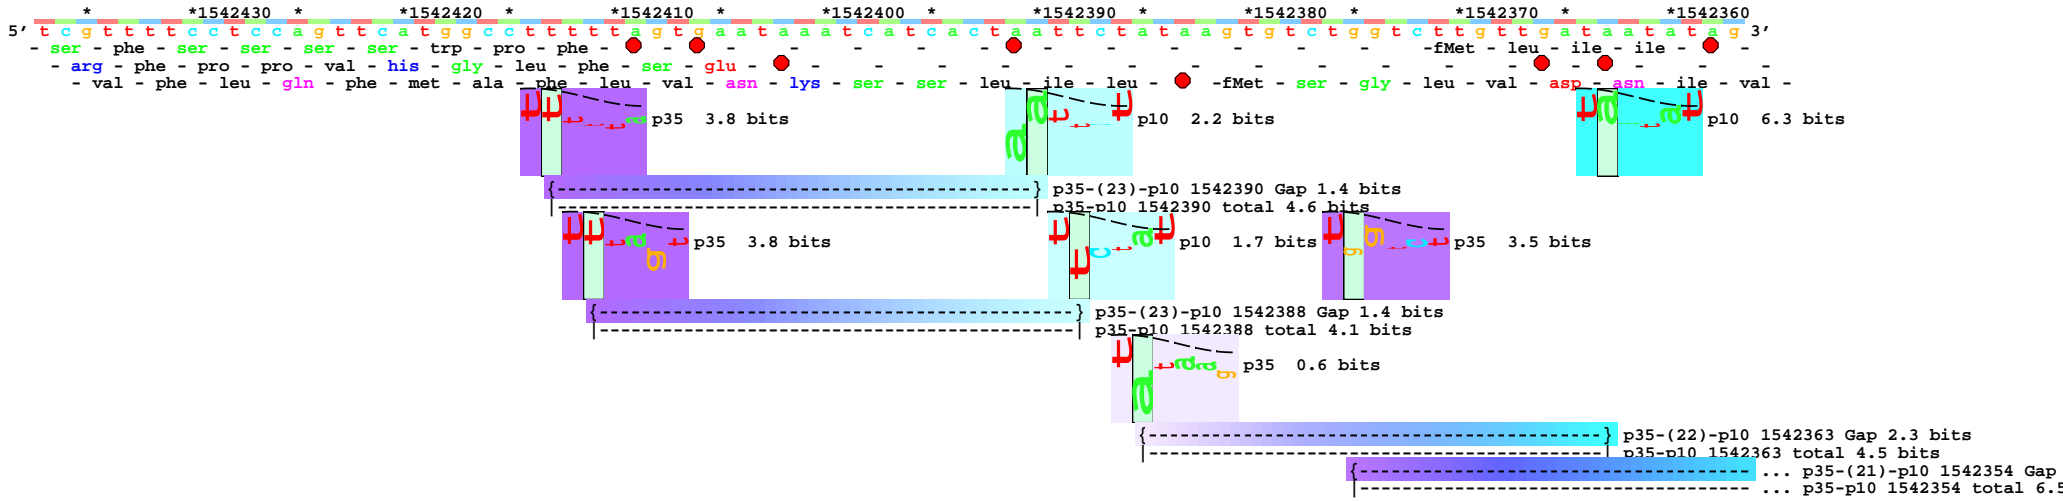

piece 1, NC_000913, narU_yddJ-, config: linear, direction: -, begin: 1542437, end: 1542065

... p35-(21)-p10 1542354 Gap 3.3 bits
... p35-p10 1542354 total 6.5 bits