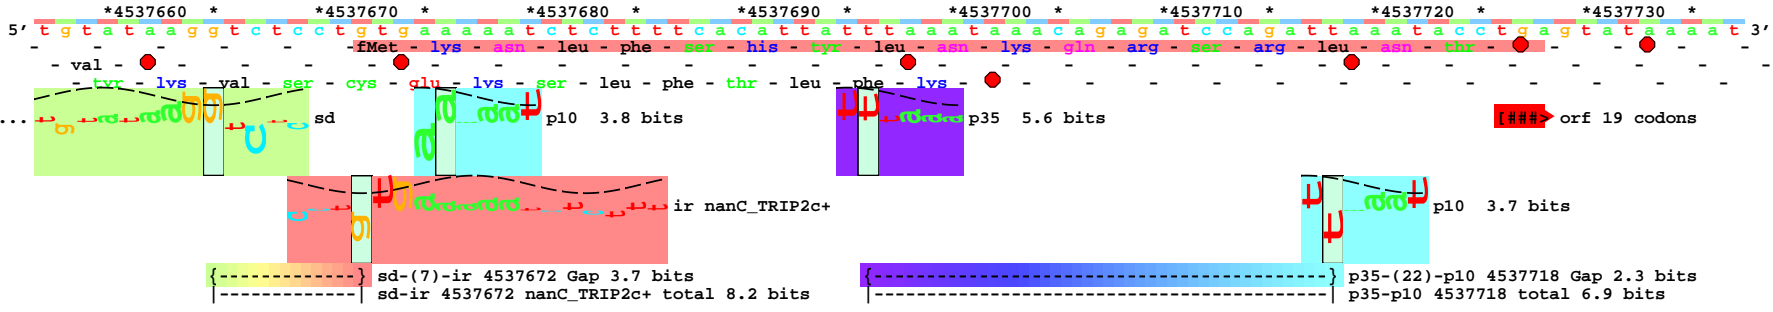

piece 1, NC\_000913, nanC\_TRIP2c+, config: linear, direction: +, begin: 4537495, end: 4537965

... p35 3.9 bits