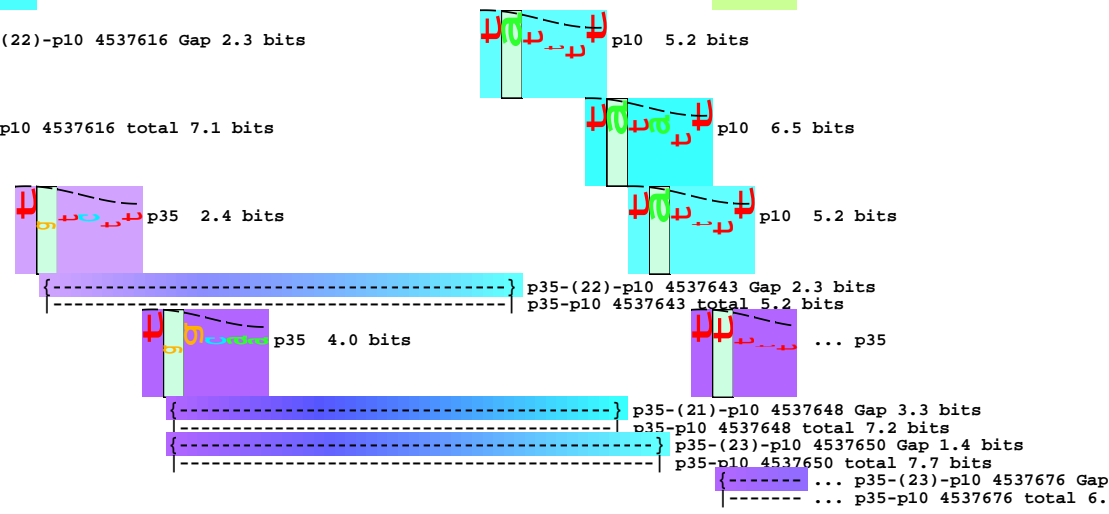

piece 1, NC\_000913, nanC\_TRIP2c+, config: linear, direction: +, begin: 4537495, end: 4537965

... p35 3.9 bits