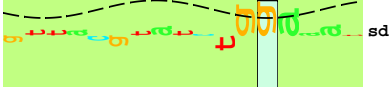

piece 1, NC\_000913, creD\_arcA+, config: linear, direction: +, begin: 4637524, end: 4637632

sd-(9)-ir 4637556 Gap 2.3 bits  
sd-ir 4637556 creD\_arcA+ total 8.4 bits

... p35-(24)-p10 4637615 Gap  
... p35-p10 4637615 total 6.7