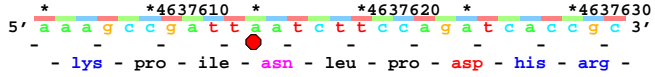

piece 1, NC\_000913, creD\_arcA+, config: linear, direction: +, begin: 4637524, end: 4637632

sd-(9)-ir 4637556 Gap 2.3 bits  
sd-ir 4637556 creD\_arcA+ total 8.4 bits

... p35-(24)-p10 4637615 Gap  
... p35-p10 4637615 total 6.7