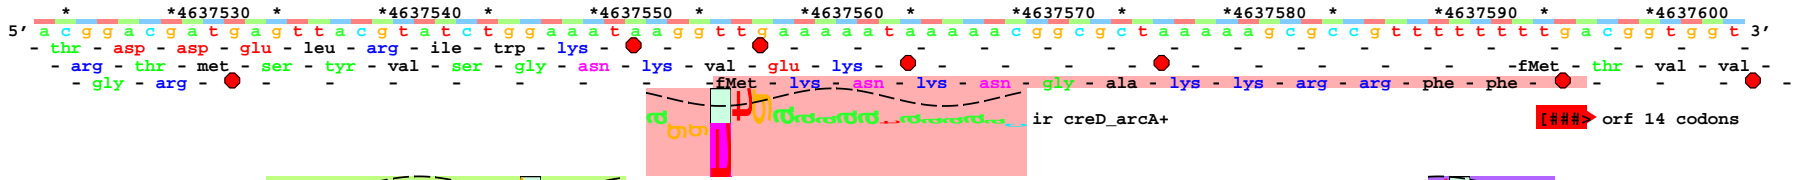

piece 1, NC\_000913, creD\_arcA+, config: linear, direction: +, begin: 4637524, end: 4637632

sd-(9)-ir 4637556 Gap 2.3 bits  
sd-ir 4637556 creD\_arcA+ total 8.4 bits

... p35-(24)-p10 4637615 Gap  
... p35-p10 4637615 total 6.7

... NC\_000913.arcA

... p35-(24)-p10 4637615 Gap 2.4 bits  
... p35-p10 4637615 total 6.7 bits