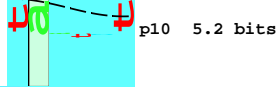

... p35-(24)-p10 4637615 Gap 2.4 bits
... p35-p10 4637615 total 6.7 bits