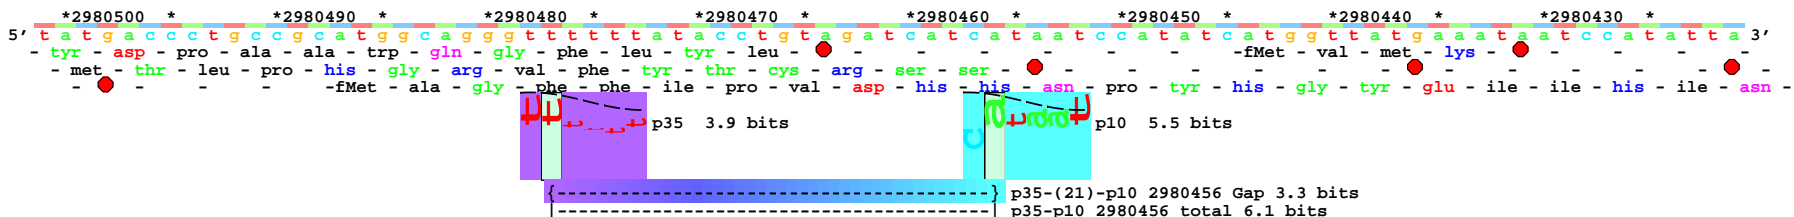

piece 1, NC_000913, araE_TERM47-, config: linear, direction: -, begin: 2980501, end: 2980185

sd-(6)-ir 2980204 Gap 4.3 bits
sd-ir 2980204 araE_TERM47- total 10.8 bits

p10 3.8 bits

p35-(23)-p10 2980207 Gap 1.4 bits
p35-p10 2980207 total 4.7 bits