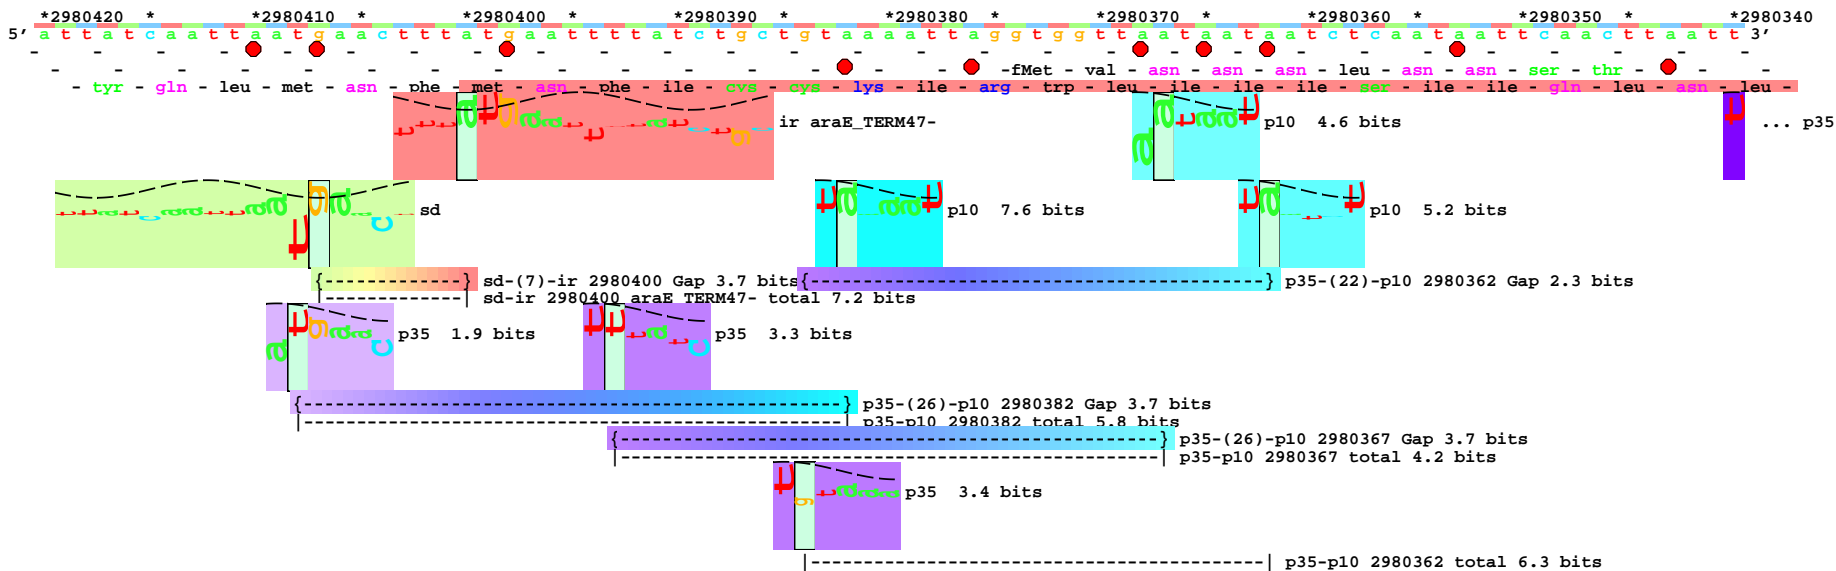

piece 1, NC_000913, araE_TERM47-, config: linear, direction: -, begin: 2980501, end: 2980185

sd-(6)-ir 2980204 Gap 4.3 bits
sd-ir 2980204 araE_TERM47- total 10.8 bits

p10 3.8 bits

p35-(23)-p10 2980207 Gap 1.4 bits
p35-p10 2980207 total 4.7 bits