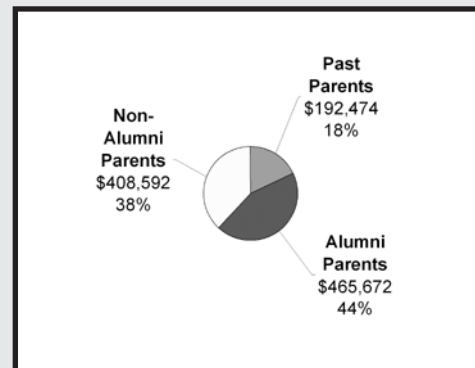

2003-2004 Total MIT Parent Support

2004-2005 Goals

This year under the guidance of Dr. and Mrs. Timothy Poon P'05, we will set our sites on a $600,000 goal. To reach this goal it is important to stress participation at all levels. Every gift makes a difference. For more information about giving to MIT and designating your gift, visit:

<http://web.mit.edu/giving/>

Consider doubling your contribution through a corporate matching gift company. To find out if your company is a participant log onto:

<http://web.mit.edu/giving/how/mechanics/matching.html>